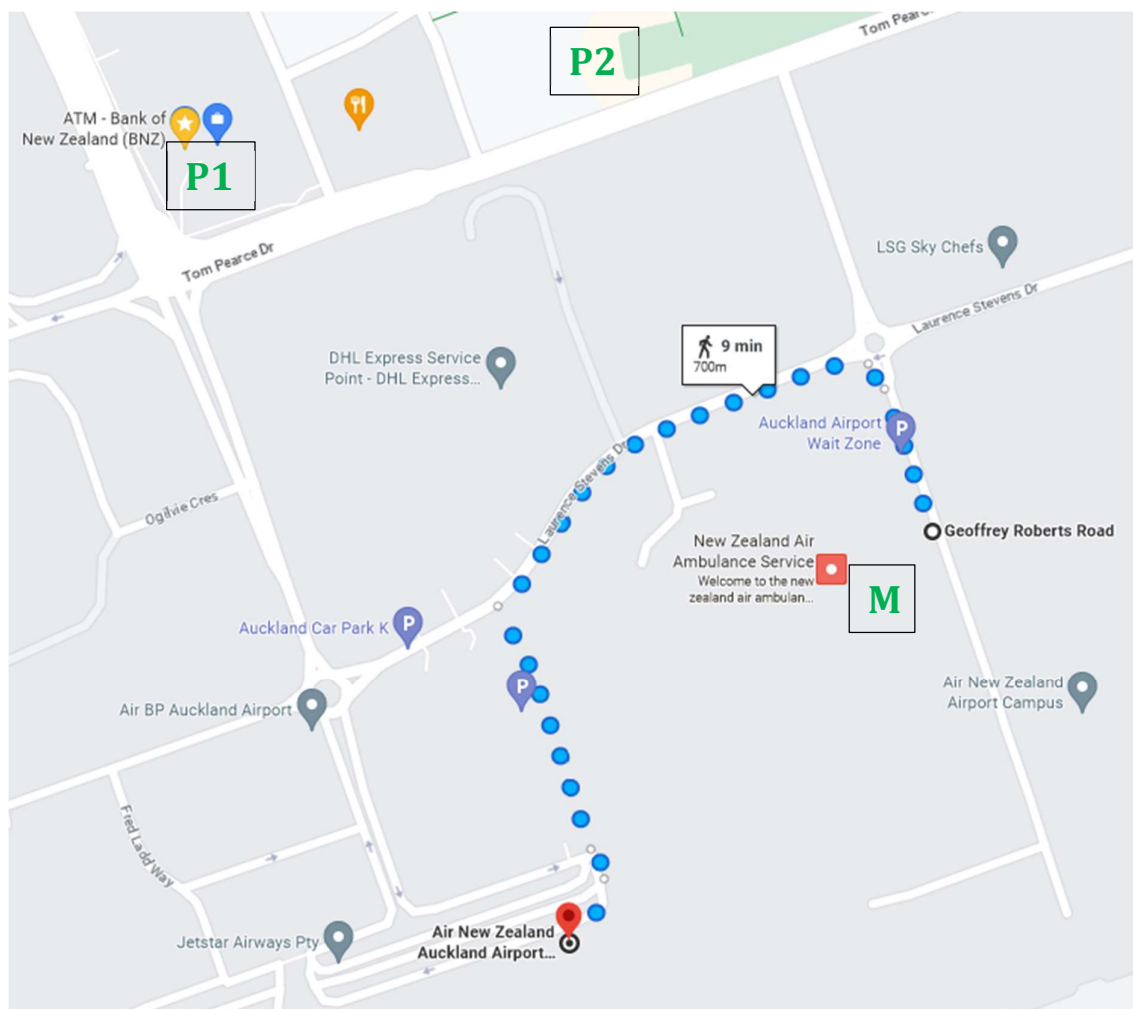

## Annual Scientific Meeting – How to find the Mauri Room [M]

4 Geoffrey Roberts Road, Auckland Airport, 2022.

### From the terminal:

From the Domestic Terminal, it is a 10 minute walk: head to the right past the regional terminal then left onto the walkway through the carpark and out to the road [Lawrence Stevens Drive]. Turn right at the roundabout into Geoffrey Roberts Road. There is a big “4” above the entrance to the Mauri Room.

### Parking:

P1 – BNZ Building, 10 Leonard Isett Road. Other side of this road to Maccas. Plenty of space.

P2 – There may be some availability at Butterfly Creek

**FIGURE 1: MAURI ROOM ENTRANCE**